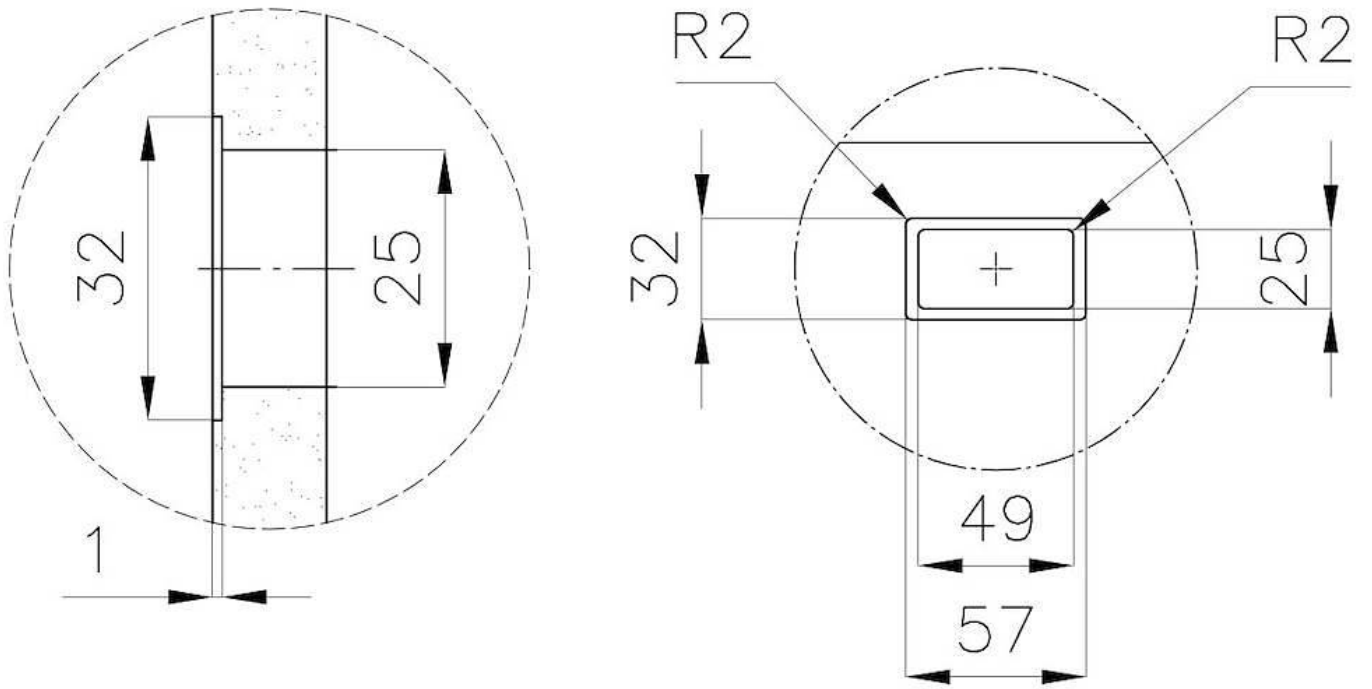

DETTAGLIO PER TROPPO PIENO / OVERFLOW DETAILS